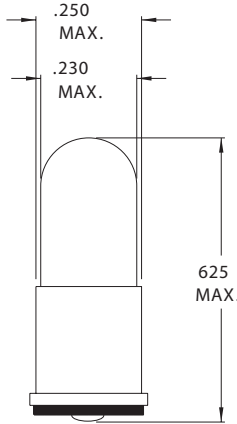

147 Central Avenue
 Hackensack, New Jersey 07601
 Tel: 201-489-8989 • Fax: 201-489-6911

CHICAGO MINIATURE LAMP, INC.
 WHERE INNOVATION COMES TO LIGHT

T-1 3/4 Midget Flange Base

Part Number	Design Voltage	Amps	MSCP	Life Hours	Filament Type
CM331	1.35	.060	.010	500	C-6
CM268	2.50	.350	.200	10,000	C-2R
CM343	2.50	.400	.550	30	C-2R
CM368	2.50	.200	.220	500	C-2R
CM338	2.70	.060	.040	6,000	C-2R
CM375	3.00	.015	.004	10,000	C-6
CM8848	3.00	.350	.300	10,000	C-2R
CM7331	4.50	.120	.050	25,000	C-2R
CM3150	5.00	.060	.150	5,000	C-2R
CM7332	5.00	.060	.030	60,000	C-2R
CM7333	5.00	.060	.050	25,000	C-2R
CM7334	5.00	.190	.450	1,000	C-2R
CM7335	5.00	.115	.150	40,000	C-2R
CM328	6.00	.200	.600*	1,000	C-2R
CM345	6.00	.040	.030	10,000	C-2V
CM7336	6.00	.200	.100	50,000	C-2F
CM349	6.30	.200	.550	5,000	C-2R
CM350	6.30	.150	.450	3,000	C-2R
CM377	6.30	.075	.230	1,000	C-2R
CM380	6.30	.040	.020	20,000	C-2V
CM381	6.30	.200	.400	20,000	C-2F
CM344	10.0	.014	.002	50,000	C-2F
CM367	10.0	.040	.080	5,000	C-2F
CM7338	11.0	.022	.030	10,000	C-2F
CM394	12.0	.040	.120	10,000	C-2F
CM330	14.0	.080	.500	1,500	C-2F
CM382	14.0	.080	.300	15,000	C-2F
CM8918	14.0	.100	.500	10,000	C-2F
CM370	18.0	.040	.150	10,000	C-2F
CM459	22.0	.040	.300	2,000	C-2F
CM8176	24.0	.050	.500	1,000	C-2F
CM327	28.0	.040	.340	4,000	C-2F
CM376	28.0	.060	.340	25,000	C-2F
CM385	28.0	.040	.150	10,000	C-2F
CM387	28.0	.040	.300	7,000	C-2F
CM6034	28.0	.024	.150	4,000	CC-2F
CM7341	28.0	.065	.650	5,000	C-2F
CM269	32.0	.040	.300	4,000	C-2F
CM6848	48.0	.025	.200	5,000	CC-2F

* Lamp MSCP is .340 @ 5.0V

Chicago Miniature Lamp reserves the right to make specification revisions that enhance the design and/or performance of the product